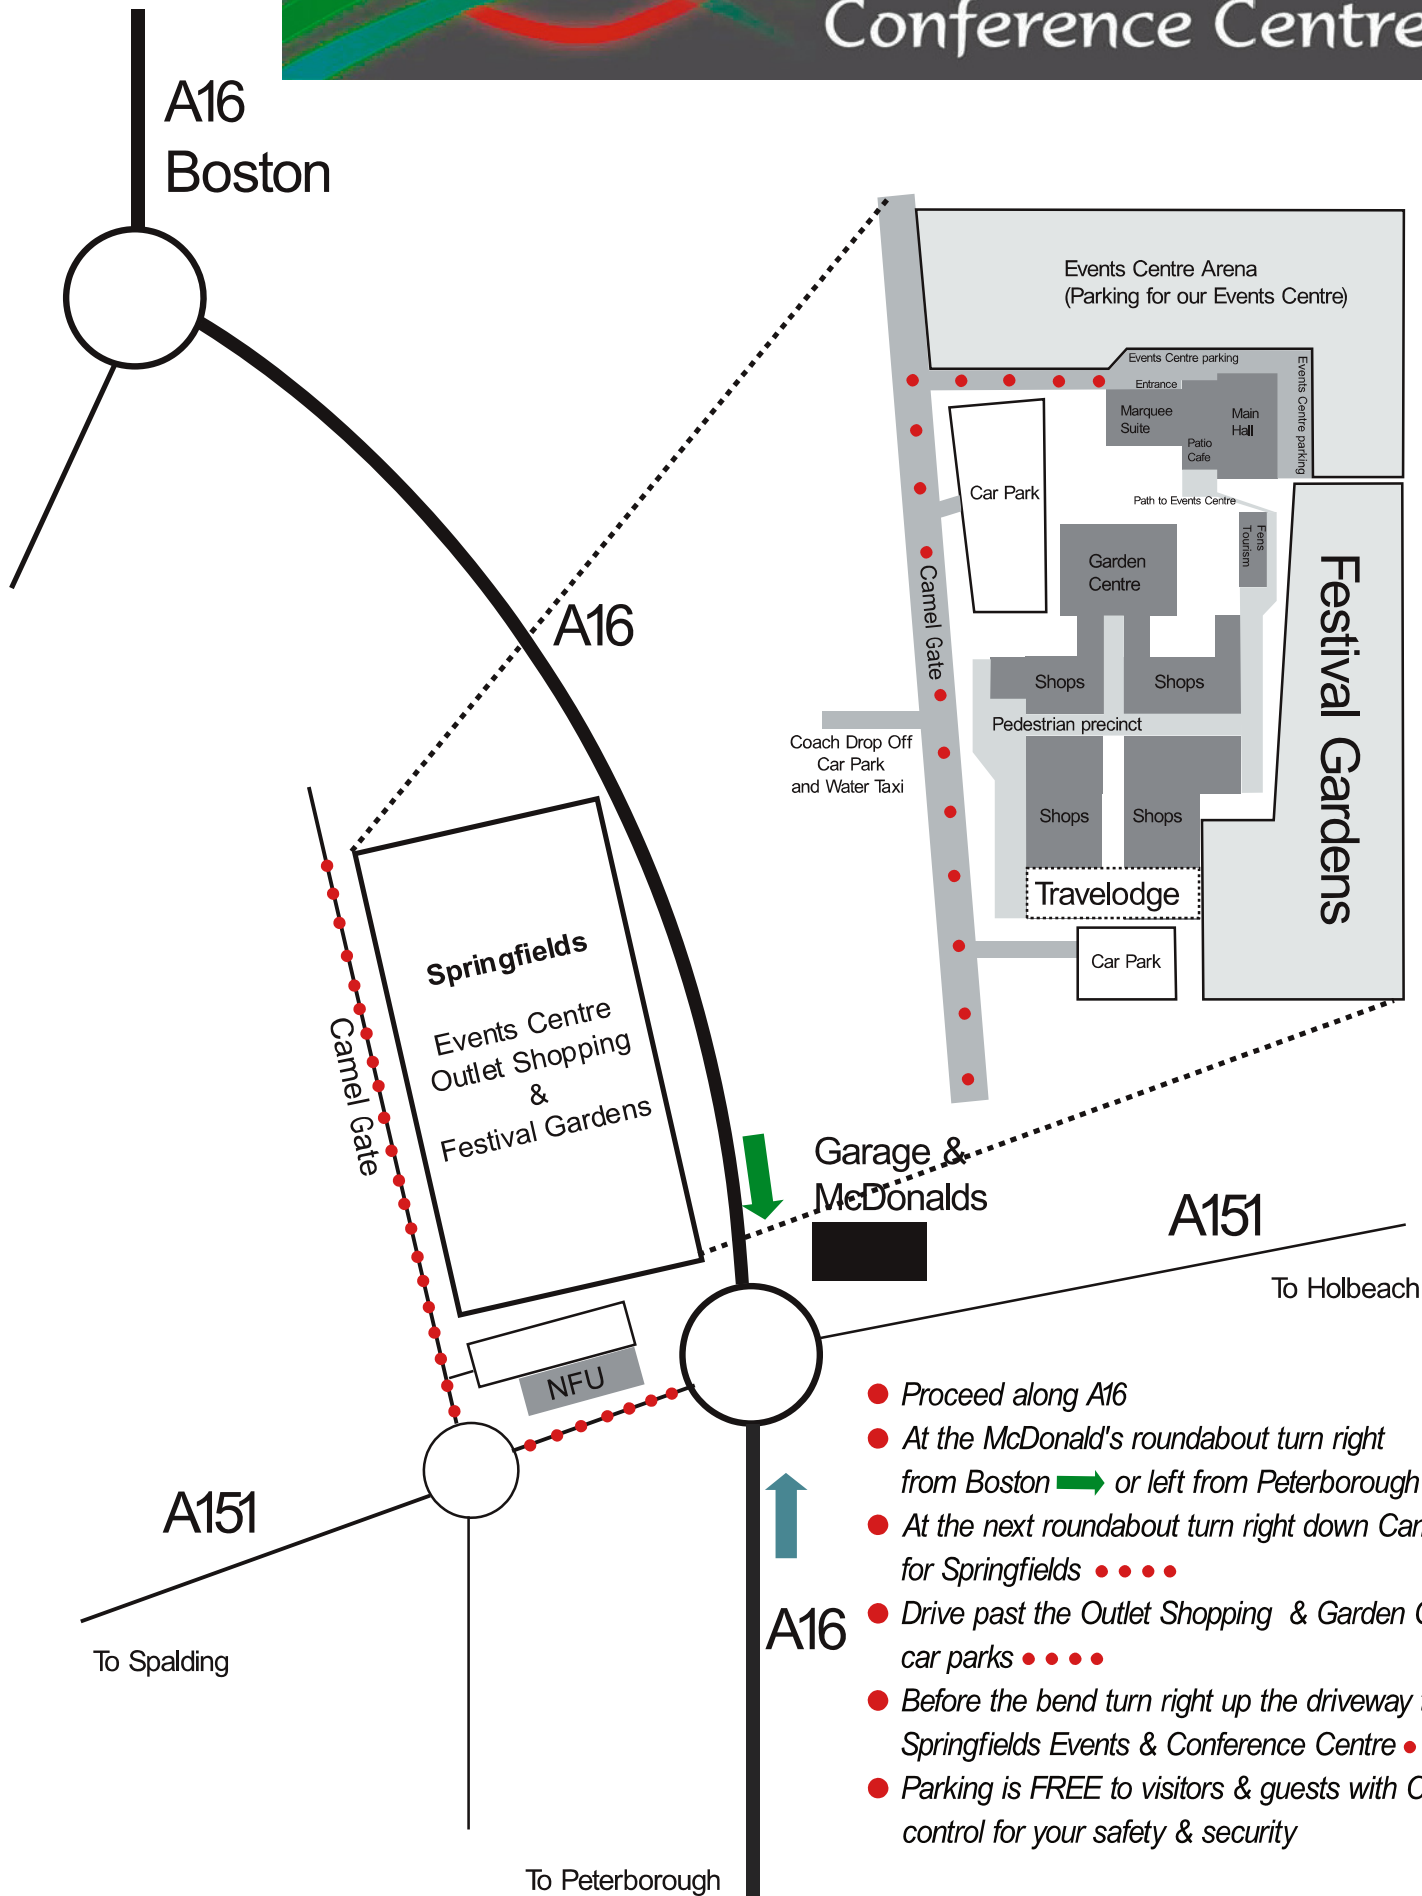

# Springfields Events & Conference Centre

- Proceed along A16
- At the McDonald's roundabout turn right from Boston → or left from Peterborough ←
- At the next roundabout turn right down Camel Gate for Springfields ●●●●
- Drive past the Outlet Shopping & Garden Centre car parks ●●●●
- Before the bend turn right up the driveway to Springfields Events & Conference Centre ●●●●
- Parking is FREE to visitors & guests with CCTV control for your safety & security